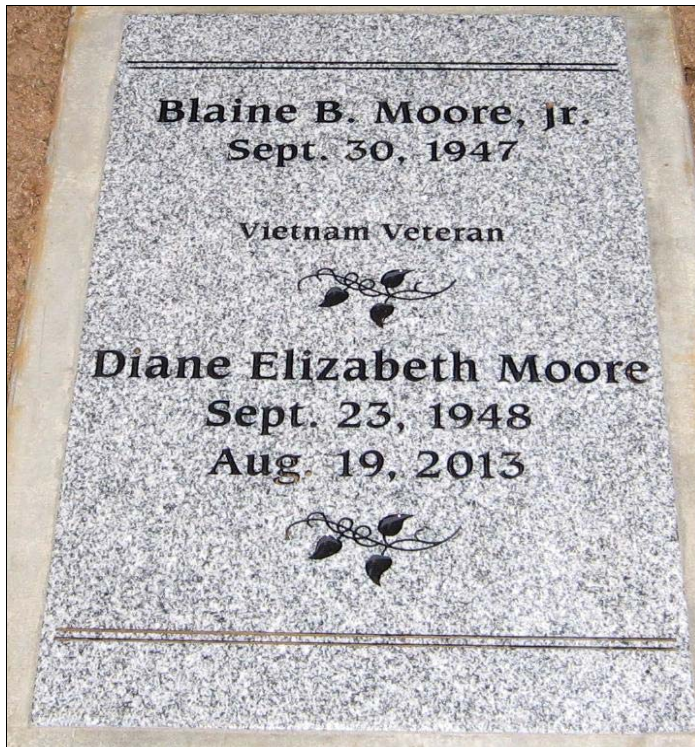

The grounds looked especially nice this time and we greatly appreciate each and every one who has made this special weekend a success!

Thank You!!!

Current Board of Directors:

Keith Neubauer—President 503-659-8087
Dolly Macken-Hambright—Sec/Treas & Trustee 503-659-8908
J.R. Hambright—Cemetery Consultant 503-659-7582
Jim Wiley, Jr.—Trustee & Board Member 503-653-1025
Mark Neubauer—Trustee 503-659-8087
Carol Wiley—Honorary Trustee 503-654-7034