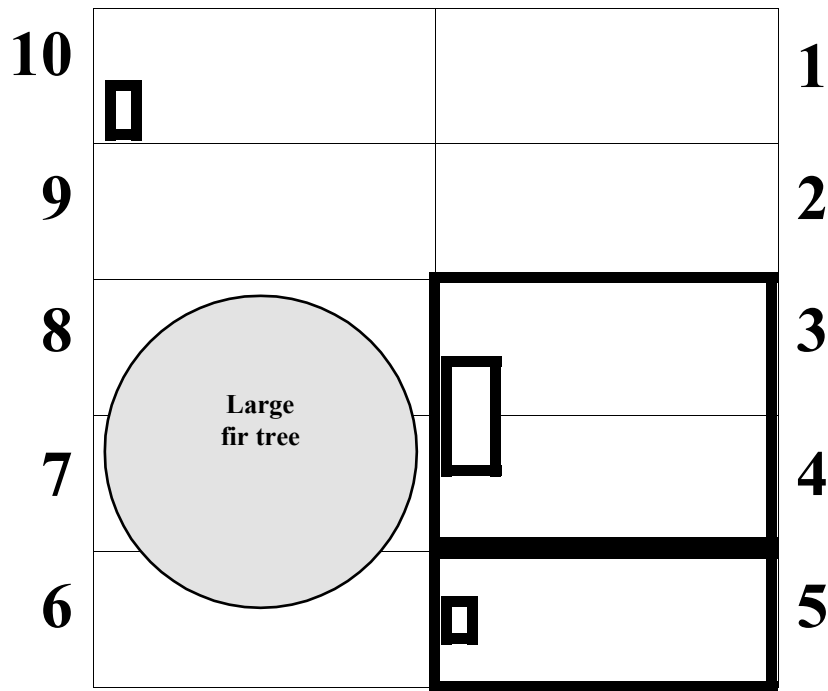

Plot #110

10	<p>* Robert J. Thompson 1864-1920 (top—permit & old plot map)</p>	<p>Baby Vest 1902 (old plot map only)</p>	1
9		<p>* Otillia Jenson born Mar 7, 1856 died May 27, 1910 (E side, shared w/below, sisters in broken curb, engrv'd cross @ top—old plot map)</p>	2
8		<p>* Johanna Wicklund born June 2, 1848 died May 18, 1907 Though lost to sight, the memory dear (E side, shared w/above—old plot map)</p>	3
7	<div style="border: 1px solid black; padding: 5px; width: fit-content; margin: auto;"> <p>Colored area vacant per old plot map—large tree, see next page</p> </div>	<p>* Emeline Johnson died Sept 16, 1906 aged 63 yrs, 11mos, 3 days Not my will but thine be done (E side, slant top w/Mother on top, in curb—old plot map)</p>	4
6			5

* headstone in place—8/2008

Plot #110

approx. headstone placement

Plot enclosure: concrete curbs as shown